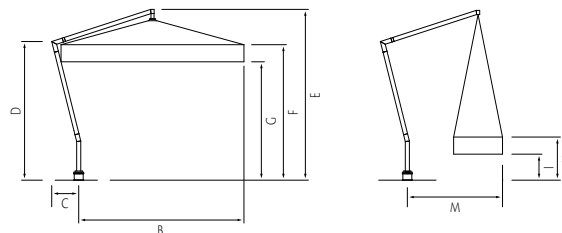

ISCHIA ON GROUND ANCHOR WITH EXTENSION PART