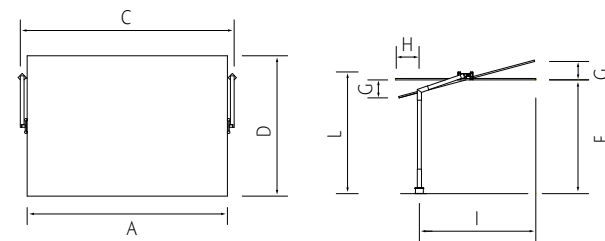

FLEXY ON GROUND ANCHOR WITH EXTENSION PART