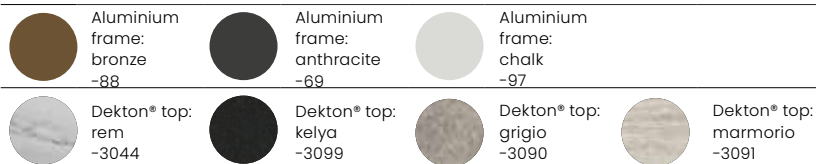

LEXX TABLE

by Frans van Rens

6531-7559

Dimensions

l 320 x w 100 x h 75

7.999,-

Colour combination(s)