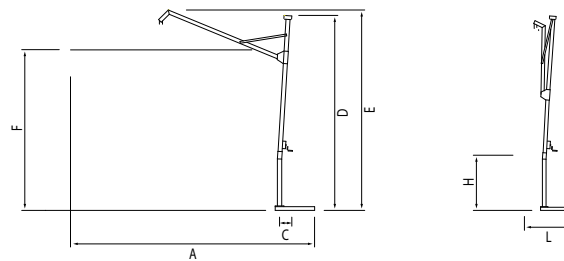

RODI WITH BASE