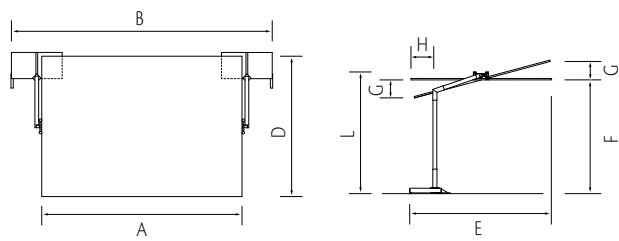

FLEXY WITH BASE