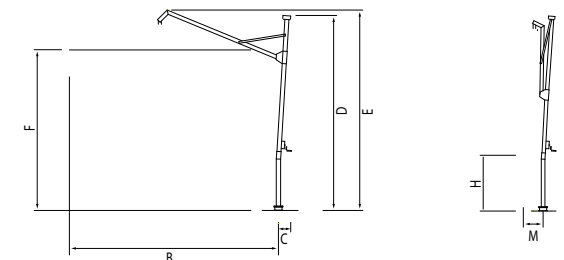

RODI ON GROUND ANCHOR WITH EXTENSION PART

DIMENSIONS (CM) RODI	A	B	C	D	E	F	H	L	M
diameter ø 400 cm	464	410	11	327	333	258	83	94	44
350 x 350 cm	420	366	11	313	335	235	80	94	44
300 x 400 cm	393	339	11	313	335	246	51	94	44
400 x 300 cm	460	400	11	327	333	254	83	94	44