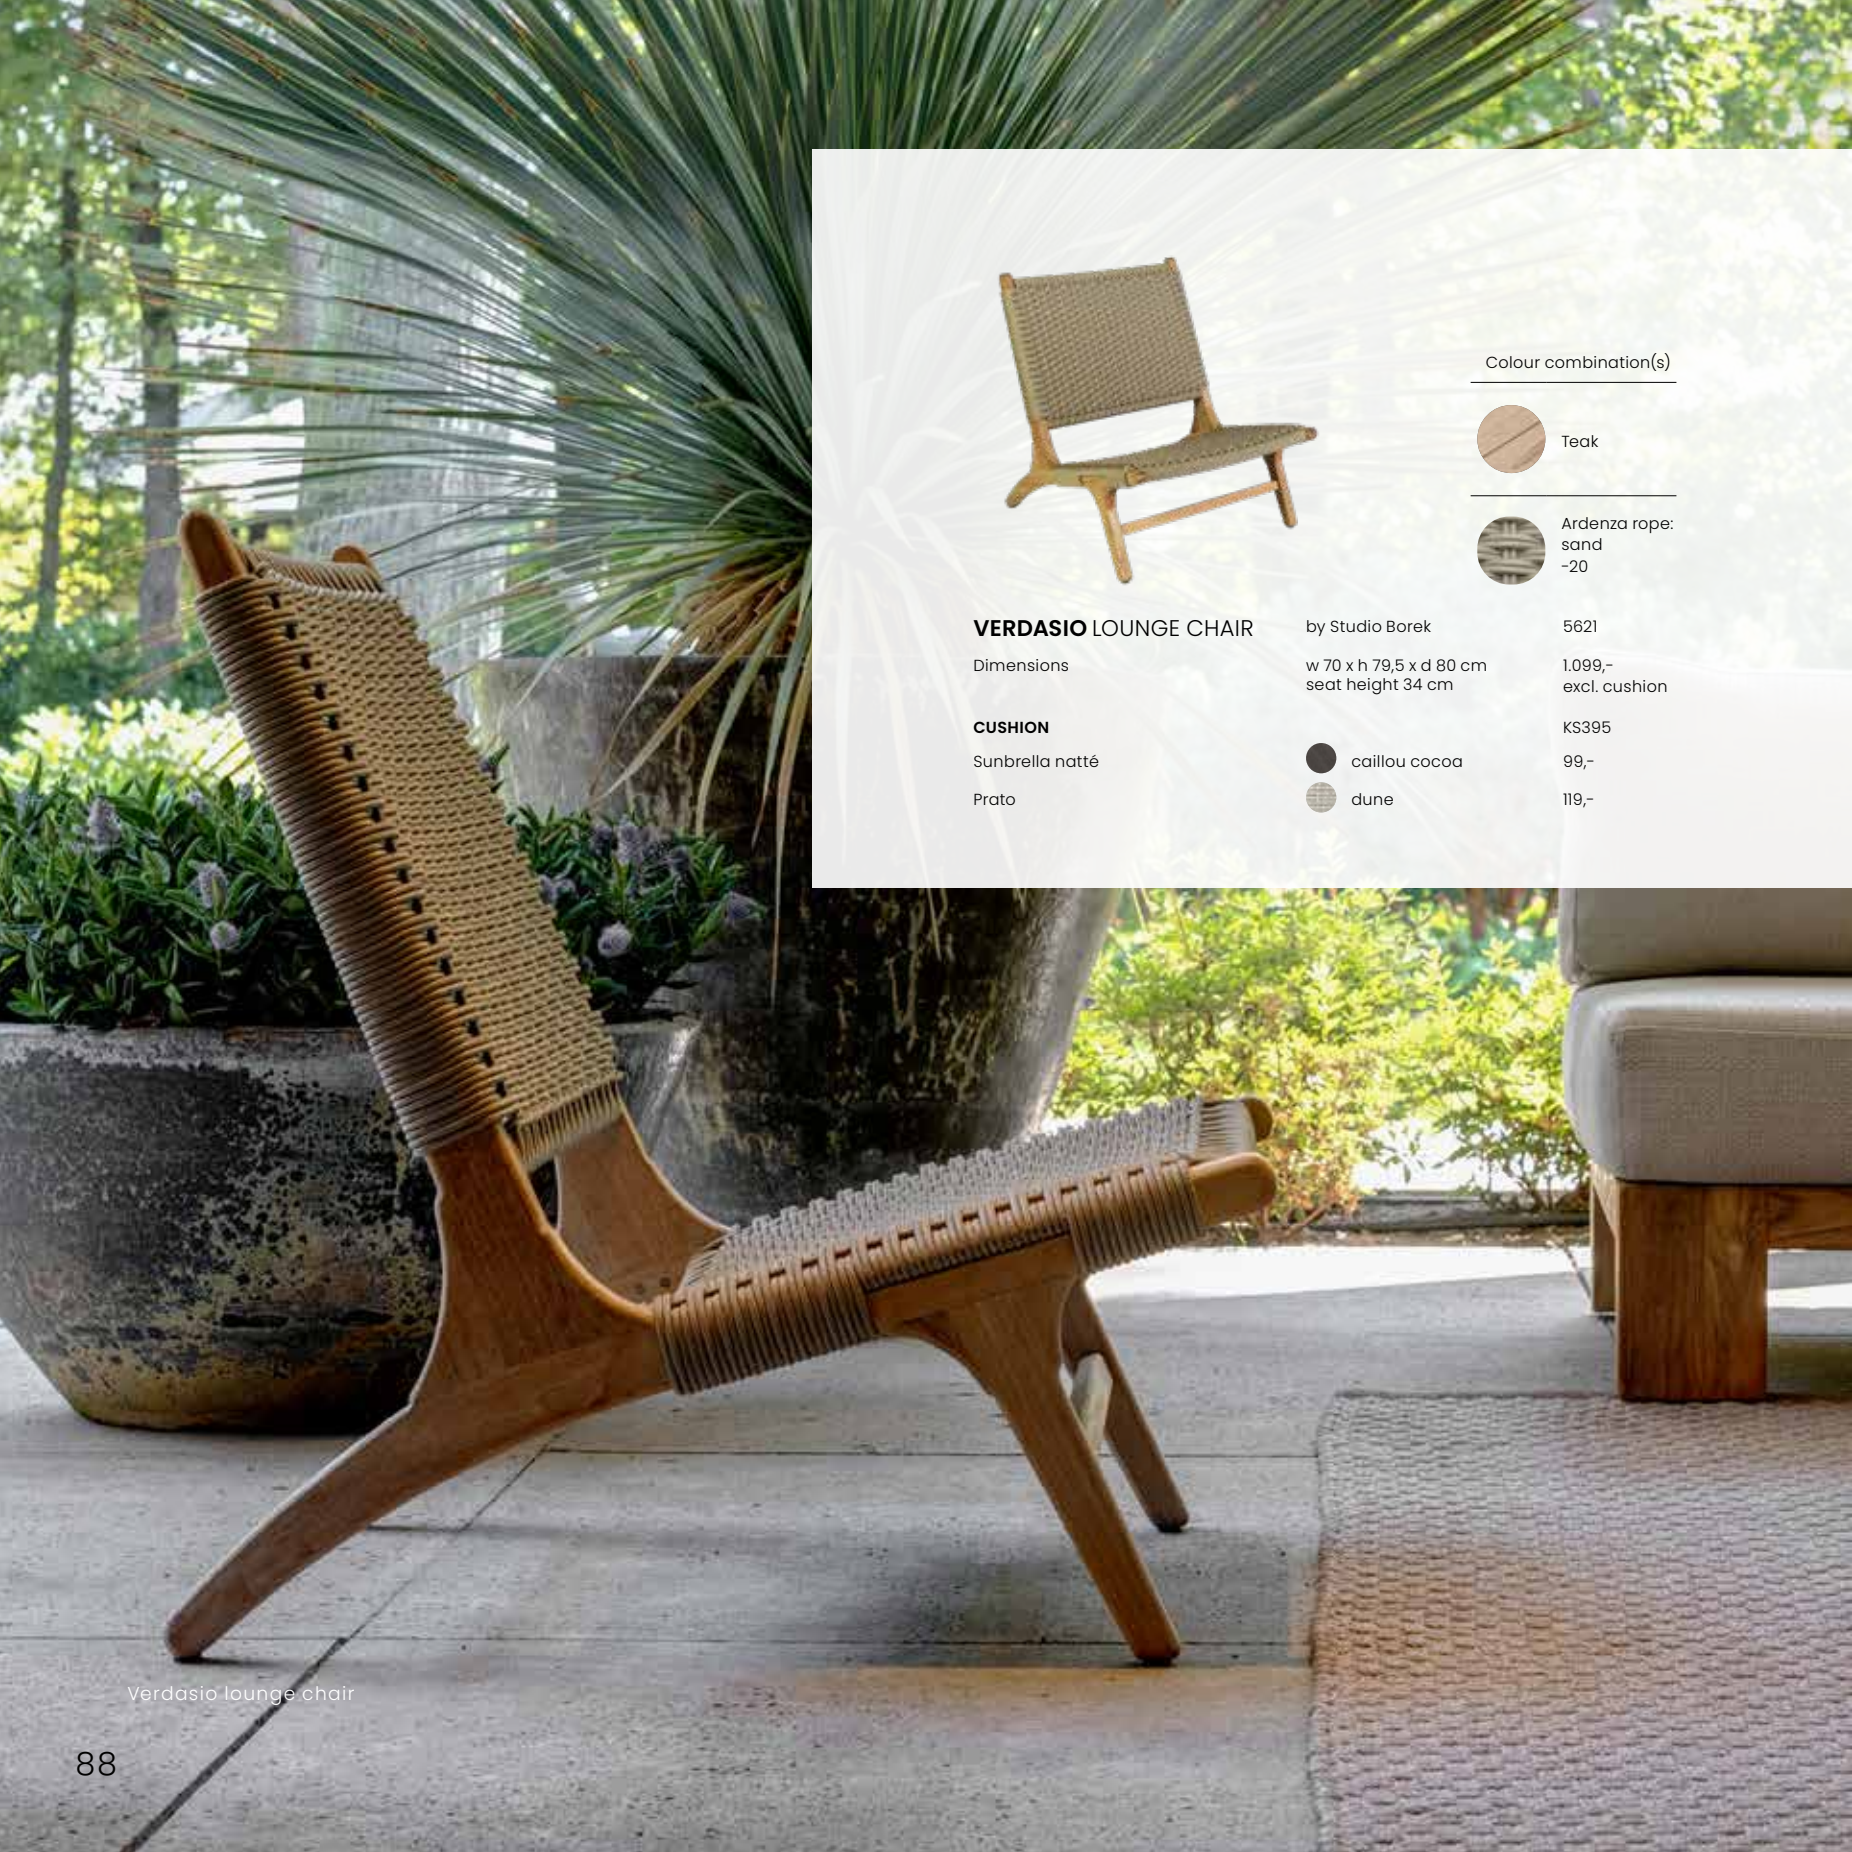

by Studio Borek

ø 80 x h 38 cm

Colour

Teak

7366

1.299,-

Colour combination(s)

Teak

Ardenza rope:
sand
-20

VERDASIO LOUNGE CHAIR

by Studio Borek

5621

Dimensions

w 70 x h 79,5 x d 80 cm
seat height 34 cm

1.099,-
excl. cushion

CUSHION