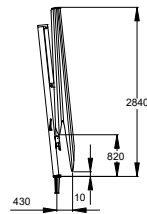

PORTO WITH CONCRETE BASE ON WHEELS

PORTO ON GROUND ANCHOR

Porto parasol

Ischia parasol

ISCHIA PARASOL

Dimensions

Colours	
	aluminium: white
	Sunbrella®: white -912
	Batyline: white -671
	2526
diameter ø 340 cm (Sunbrella®) ribs 8	2.599,-
	2527
diameter ø 340 cm (Batyline) ribs 8	2.599,-
	2528
280 x 280 cm (Sunbrella®) ribs 8	2.599,-
	2529
280 x 280 cm (Batyline) ribs 8	2.599,-