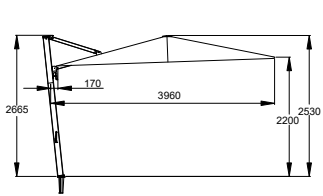

PORTO ON GROUND ANCHOR