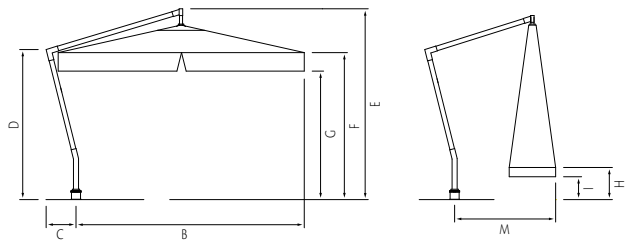

CAPRI ON GROUND ANCHOR WITH EXTENSION PART

DIMENSIONS (CM) CAPRI	A	B	C	D	E	F	G	H	I	L	M
diameter ø 400	440	386	47	241	310	235	205	50	20	220	166
350 x 350	357	276	47	241	310	235	205	50	20	220	166
300 x 400	340	286	47	241	310	235	205	50	20	220	166
400 x 300	446	386	47	241	310	235	205	50	20	220	166