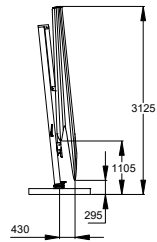

PORTO WITH CONCRETE BASE ON WHEELS