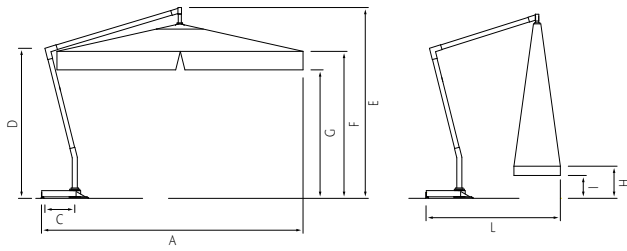

CAPRI WITH BASE