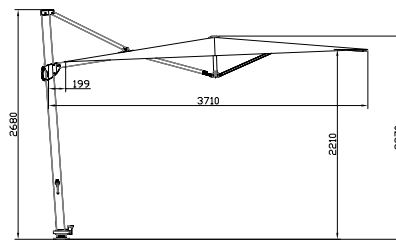

Colours

taupe
-416

black
-471

dark grey
-419

PORTO PARASOL

2835

Dimensions

400 x 400 cm
ribs 8