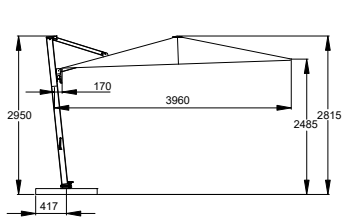

PORTO WITH CONCRETE BASE ON WHEELS