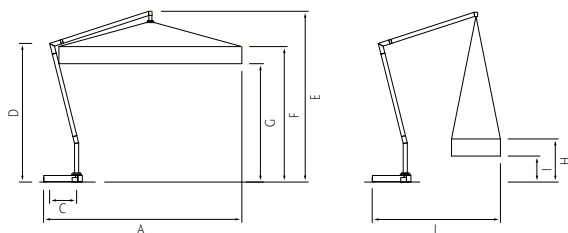

ISCHIA WITH BASE