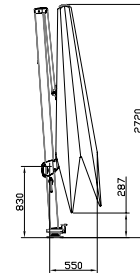

SANTO PARASOL

Dimensions	350 x 350 cm ribs 8	2.499,-
	400 x 300 cm ribs 8	2.499,-

Cover: Spuncrylic with vent.

The Santo side post parasol has a crank system and will be delivered without base. The parasol has a tilt system and can be rotated 360° around the base. With a single movement the parasol retracts aside the vertical pole avoiding to have to move the furniture underneath.