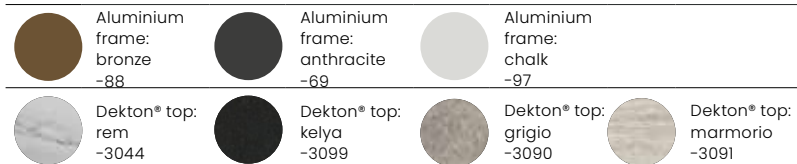

LEXX HIGH DINING TABLE

by Frans van Rens

6532-7559

Dimensions

l 320 x w 100 x h 95 cm

8.499,-

Colour combination(s)